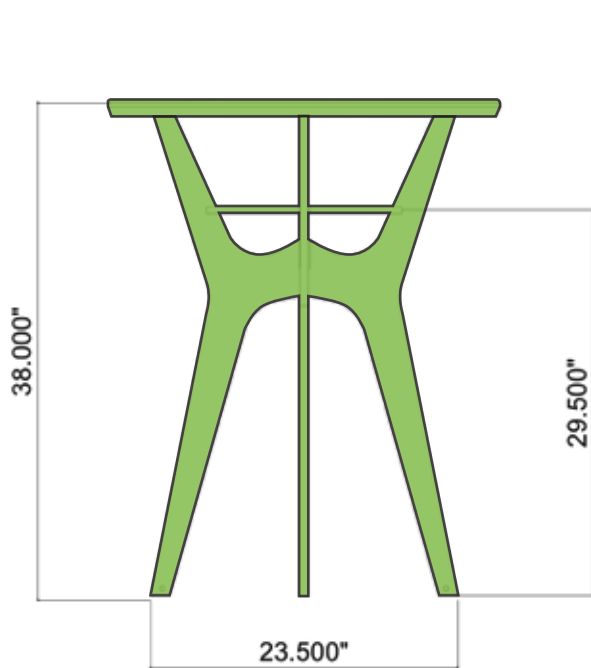

NEO BAR HEIGHT TABLE & BAR HEIGHT CHAIR

TOP VIEW

SIDE VIEW

WEIGHT = 22.5

WEIGHT = 22.5

WEIGHT = 9.5

Patent Pending.

© 2014 On The Move LLC.