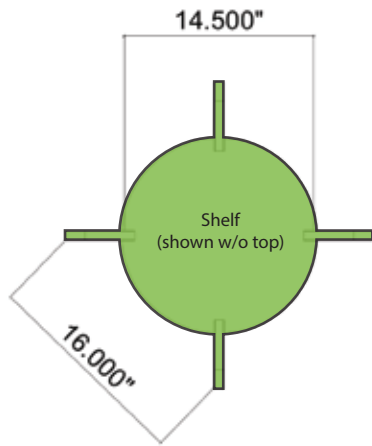

NEO BAR HEIGHT TABLE & BAR HEIGHT CHAIR

TOP VIEW

SIDE VIEW

WEIGHT = 22.5

WEIGHT = 22.5

WEIGHT = 9.5

Patent Pending.

© 2014 On The Move LLC.