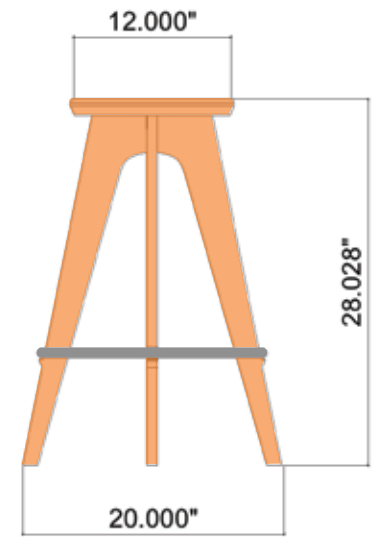

NEO BAR HEIGHT TABLE & BAR HEIGHT CHAIR

TOP VIEW

SIDE VIEW

WEIGHT = 22.5

WEIGHT = 22.5

WEIGHT = 9.5

Patent Pending.

© 2014 On The Move LLC.