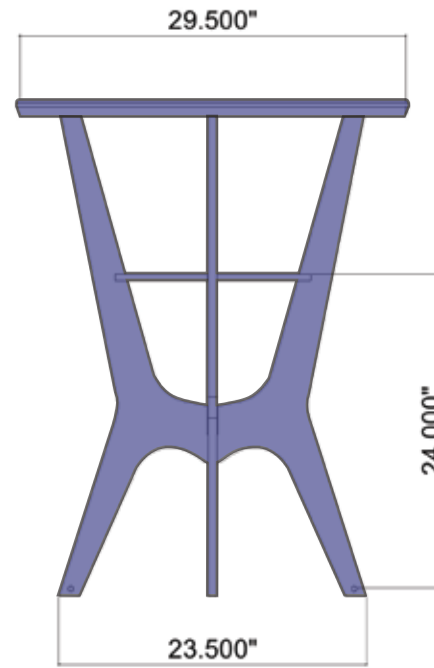

NEO BAR HEIGHT TABLE & BAR HEIGHT CHAIR

TOP VIEW

SIDE VIEW

WEIGHT = 22.5

WEIGHT = 22.5

WEIGHT = 9.5

Patent Pending.

© 2014 On The Move LLC.