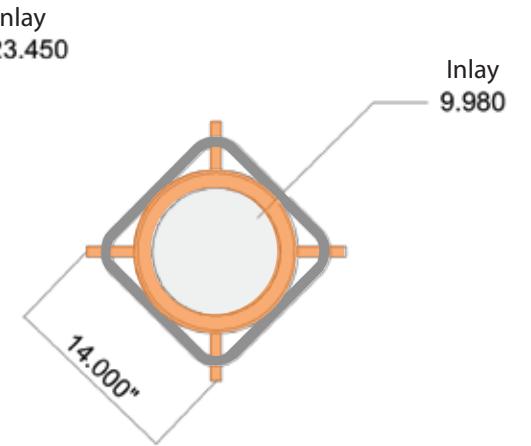

NEO BAR HEIGHT TABLE & BAR HEIGHT CHAIR

TOP VIEW

SIDE VIEW

WEIGHT = 22.5

WEIGHT = 22.5

WEIGHT = 9.5

Patent Pending.

© 2014 On The Move LLC.